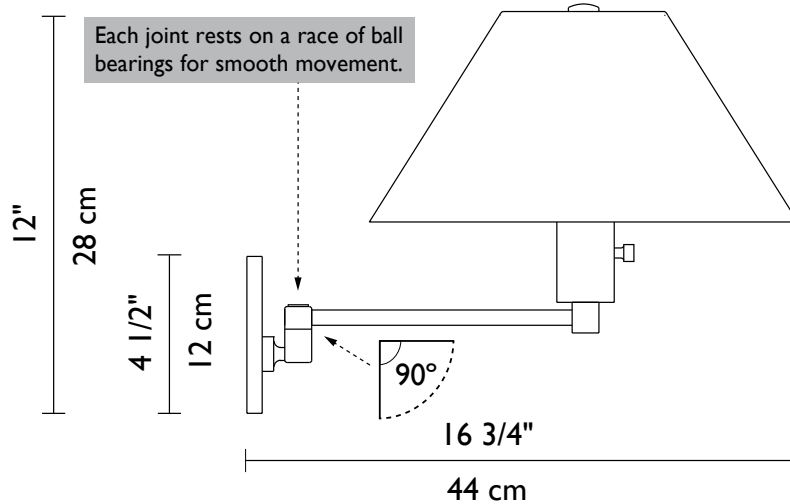

BILBAO

Brushed Nickel

Polished Chrome

BILBAO

Sturdy, single jointed swing arm wall lamp with silk shade.

This fixture is compatible with a pin-up kit (cord, plug and metal cover), for installations where hardwiring is not possible.

Technical Information

FINISHES	
Standard	
Brushed Nickel	
Polished Chrome	
Special	
Polished Brass	
Brushed Brass	
Bronze	

Mounting Specifications

Visit our showroom at the Dallas Trade Mart

Incandescent Source
1 x 100w (Max)
Medium base 3-way bulb
Lamp included