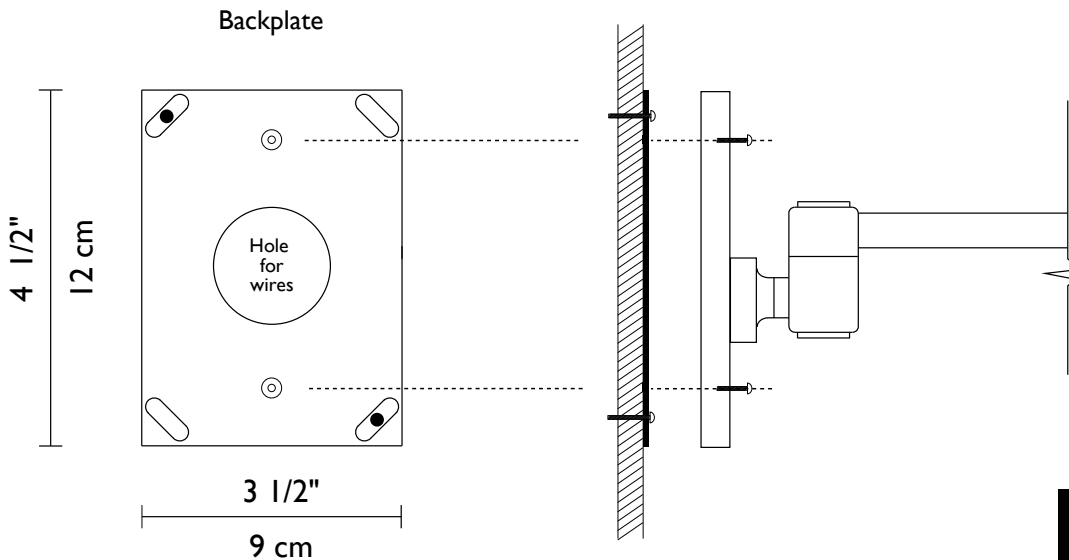

BILBAO

Brushed Nickel

Polished Chrome

BILBAO

Sturdy, single jointed swing arm wall lamp with silk shade.

This fixture is compatible with a pin-up kit (cord, plug and metal cover), for installations where hardwiring is not possible.

Technical Information

FINISHES	
Standard	
Brushed Nickel	
Polished Chrome	
Special	
Polished Brass	
Brushed Brass	
Bronze	

Mounting Specifications

Visit our showroom at the Dallas Trade Mart

Incandescent Source
1 x 100w (Max)
Medium base 3-way bulb
Lamp included