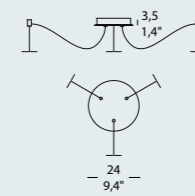

MEMORIA RO-3
ROSONE A 3 LUCI CON DRIVER 220/240V
3-LIGHT CANOPY WITH DRIVER 220/240V
CE **F** **IP 20** **ERC**