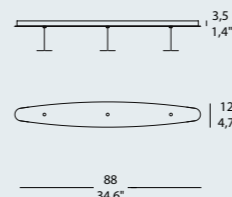

MEMORIA RO-2
ROSONE A 2 LUCI CON DRIVER 220/240V
2-LIGHT CANOPY WITH DRIVER 220/240V
CE **F** **IP 20** **ERC**

MEMORIA BI-3
BINARIO A 3 LUCI CON DRIVER 220/240V
3-LIGHT TRACK WITH DRIVER 220/240V
CE **F** **IP 20** **ERC**