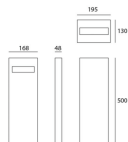

### Nuda

Painted aluminium unit, polycarbonate diffuser satin finish impact-resistant, UV protection, aluminum specular reflector.

Light Grey  Rust

LED Terra 50 Monolaterale

650° IP65

W	Hole In False Ceiling	Dimensions	Luminous Flux (lm)	Color	Code
8,5W		1.9x6.6 inch	180lm	<input type="radio"/>	T083600
				<input type="radio"/>	T083610

#### LED Incasso

 650° IP65

W	Hole In False Ceiling	Dimensions	Luminous Flux (lm)	Color	Code
8,5W	9.8x7.5	H 9.3 inch	180lm		T083500
					T083510

Nuda LED	LED	luminaire
Power	8,5W	8,5W
Flux	194lm	180lm
CCT	3000K	3000K
CRI	80 typ	
Color Tolerance		
Service Life		
Efficiency		44%
Efficacy		23lm/W

W	Hole In False Ceiling	Dimensions	Luminous Flux (lm)	Color	Code
17W		1.9x6.6 inch	306lm	<input type="radio"/> <input checked="" type="radio"/>	<a href="#">T083800</a> <a href="#">T083810</a>

Nuda LED	LED	luminaire
<b>Power</b>	17W	17W
<b>Flux</b>	515lm	306lm
<b>CCT</b>	3000K	3000K
<b>CRI</b>	80	
<b>Color Tolerance</b>		
<b>Service Life</b>		
<b>Efficiency</b>		44%
<b>Efficacy</b>		18lm/W

W	Hole In False Ceiling	Dimensions	Luminous Flux (lm)	Color	Code
17W		1.9x6.6 inch	250lm	<input type="radio"/> <input checked="" type="radio"/>	<a href="#">T083900</a> <a href="#">T083910</a>

Nuda LED	LED	luminaire
<b>Power</b>	17W	17W
<b>Flux</b>	515lm	250lm
<b>CCT</b>	3000K	3000K
<b>CRI</b>	80	
<b>Color Tolerance</b>		
<b>Service Life</b>		
<b>Efficiency</b>		36%
<b>Efficacy</b>		15lm/W