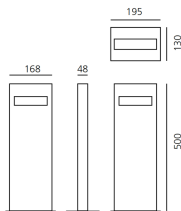

#### LED Incasso

 650° IP65

W	Hole In False Ceiling	Dimensions	Luminous Flux (lm)	Color	Code
8,5W	9.8x7.5	H 9.3 inch	180lm		T083500
					T083510

Nuda LED	LED	luminaire
Power	8,5W	8,5W
Flux	194lm	180lm
CCT	3000K	3000K
CRI	80 typ	
Color Tolerance		
Service Life		
Efficiency		44%
Efficacy		23lm/W

#### LED Terra 50 Bilaterale

 650° IP65

W	Hole In False Ceiling	Dimensions	Luminous Flux (lm)	Color	Code
8,5W		1.9x6.6 inch	147lm		T083700
					T083710

Nuda LED	LED	luminaire
Power	8,5W	8,5W
Flux	194lm	147lm
CCT	3000K	3000K
CRI	80 typ	
Color Tolerance		
Service Life		
Efficiency		36%
Efficacy		18lm/W

W	Hole In False Ceiling	Dimensions	Luminous Flux (lm)	Color	Code
17W		1.9x6.6 inch	306lm	<input type="radio"/> <input checked="" type="radio"/>	<a href="#">T083800</a> <a href="#">T083810</a>

Nuda LED	LED	luminaire
<b>Power</b>	17W	17W
<b>Flux</b>	515lm	306lm
<b>CCT</b>	3000K	3000K
<b>CRI</b>	80	
<b>Color Tolerance</b>		
<b>Service Life</b>		
<b>Efficiency</b>		44%
<b>Efficacy</b>		18lm/W

W	Hole In False Ceiling	Dimensions	Luminous Flux (lm)	Color	Code
17W		1.9x6.6 inch	250lm	<input type="radio"/> <input checked="" type="radio"/>	<a href="#">T083900</a> <a href="#">T083910</a>

Nuda LED	LED	luminaire
<b>Power</b>	17W	17W
<b>Flux</b>	515lm	250lm
<b>CCT</b>	3000K	3000K
<b>CRI</b>	80	
<b>Color Tolerance</b>		
<b>Service Life</b>		
<b>Efficiency</b>		36%
<b>Efficacy</b>		15lm/W