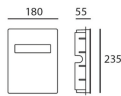

#### LED Incasso

 650° IP65

W	Hole In False Ceiling	Dimensions	Luminous Flux (lm)	Color	Code
8,5W	9.8x7.5	H 9.3 inch	180lm		T083500
					T083510

Nuda LED	LED	luminaire
Power	8,5W	8,5W
Flux	194lm	180lm
CCT	3000K	3000K
CRI	80 typ	
Color Tolerance		
Service Life		
Efficiency		44%
Efficacy		23lm/W

#### LED Terra 50 Bilaterale

 650° IP65

W	Hole In False Ceiling	Dimensions	Luminous Flux (lm)	Color	Code
8,5W		1.9x6.6 inch	147lm		T083700
					T083710

Nuda LED	LED	luminaire
Power	8,5W	8,5W
Flux	194lm	147lm
CCT	3000K	3000K
CRI	80 typ	
Color Tolerance		
Service Life		
Efficiency		36%
Efficacy		18lm/W

W	Hole In False Ceiling	Dimensions	Luminous Flux (lm)	Color	Code
17W		1.9x6.6 inch	306lm	<input type="radio"/> <input checked="" type="radio"/>	<a href="#">T083800</a> <a href="#">T083810</a>

Nuda LED	LED	luminaire
<b>Power</b>	17W	17W
<b>Flux</b>	515lm	306lm
<b>CCT</b>	3000K	3000K
<b>CRI</b>	80	
<b>Color Tolerance</b>		
<b>Service Life</b>		
<b>Efficiency</b>		44%
<b>Efficacy</b>		18lm/W

W	Hole In False Ceiling	Dimensions	Luminous Flux (lm)	Color	Code
17W		1.9x6.6 inch	250lm	<input type="radio"/> <input checked="" type="radio"/>	<a href="#">T083900</a> <a href="#">T083910</a>

Nuda LED	LED	luminaire
<b>Power</b>	17W	17W
<b>Flux</b>	515lm	250lm
<b>CCT</b>	3000K	3000K
<b>CRI</b>	80	
<b>Color Tolerance</b>		
<b>Service Life</b>		
<b>Efficiency</b>		36%
<b>Efficacy</b>		15lm/W