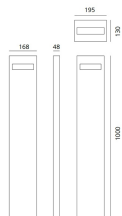

#### LED Incasso

 650° IP65

W	Hole In False Ceiling	Dimensions	Luminous Flux (lm)	Color	Code
8,5W	9.8x7.5	H 9.3 inch	180lm		T083500
					T083510

Nuda LED	LED	luminaire
Power	8,5W	8,5W
Flux	194lm	180lm
CCT	3000K	3000K
CRI	80 typ	
Color Tolerance		
Service Life		
Efficiency		44%
Efficacy		23lm/W

#### LED Terra 50 Bilaterale

 650° IP65

W	Hole In False Ceiling	Dimensions	Luminous Flux (lm)	Color	Code
8,5W		1.9x6.6 inch	147lm		T083700
					T083710

Nuda LED	LED	luminaire
Power	8,5W	8,5W
Flux	194lm	147lm
CCT	3000K	3000K
CRI	80 typ	
Color Tolerance		
Service Life		
Efficiency		36%
Efficacy		18lm/W

W	Hole In False Ceiling	Dimensions	Luminous Flux (lm)	Color	Code
17W		1.9x6.6 inch	306lm	<input type="radio"/> <input checked="" type="radio"/>	<a href="#">T083800</a> <a href="#">T083810</a>

Nuda LED	LED	luminaire
<b>Power</b>	17W	17W
<b>Flux</b>	515lm	306lm
<b>CCT</b>	3000K	3000K
<b>CRI</b>	80	
<b>Color Tolerance</b>		
<b>Service Life</b>		
<b>Efficiency</b>		44%
<b>Efficacy</b>		18lm/W

W	Hole In False Ceiling	Dimensions	Luminous Flux (lm)	Color	Code
17W		1.9x6.6 inch	250lm	<input type="radio"/> <input checked="" type="radio"/>	<a href="#">T083900</a> <a href="#">T083910</a>

Nuda LED	LED	luminaire
<b>Power</b>	17W	17W
<b>Flux</b>	515lm	250lm
<b>CCT</b>	3000K	3000K
<b>CRI</b>	80	
<b>Color Tolerance</b>		
<b>Service Life</b>		
<b>Efficiency</b>		36%
<b>Efficacy</b>		15lm/W